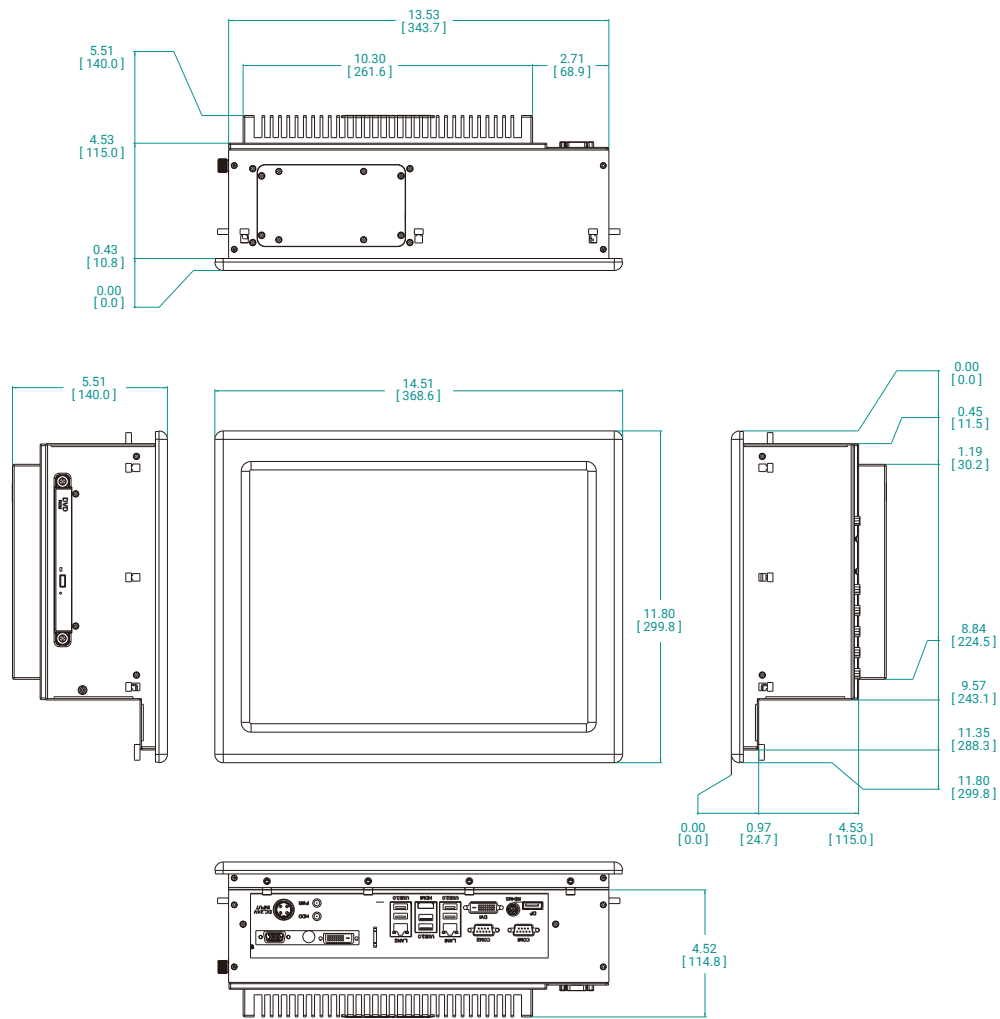

ARP-2215AP-G01-W06-C1D2

C1D2 Location Panel Mount Web Client Panel PC with 15 inch 5-Wire Resistive Touch

Features

- 15" LCD, 1024 x 768 Resolution
- 5-Wire Resistive Touch
- Aluminum or Stainless-Steel Bezel
- Intel i7-3612QM CPU
- 8GB DDR3 SO-DIMM
- Dual Gigabit Ethernet
- 2 x RS-232/422/485 BIOS Selectable
- 4 x USB 3.0, 2 x USB 2.0 ports
- FireFox

Dimension Drawing

ARP-2215AP-G01-W06-C1D2

Size Unit: inch(mm)

Ordering Information

Item	ARP-2215AP-G01-W06-C1D2
LCD Display	Standard
Touch Screen	5-Wire
Bezel	Stainless Steel
CPU	i7 Mobile
Memory	8GB DDR3
OS	Embedded
Browser	FireFox
Power Supply	24VDC Input
C1D2 Approval	YES