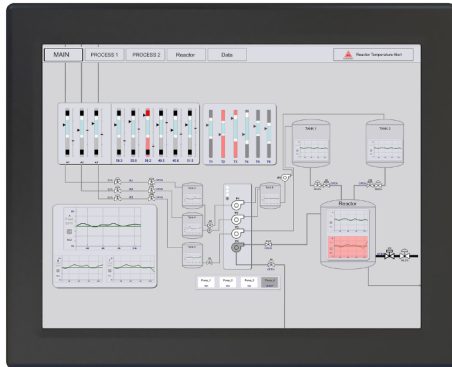

ARP-2215AP-G01-W06-C1D2

C1D2 Location Panel Mount Web Client Panel PC with 15 inch 5-Wire Resistive Touch

Features

- 15" LCD, 1024 x 768 Resolution
- 5-Wire Resistive Touch
- Aluminum or Stainless-Steel Bezel
- Intel i7-3612QM CPU
- 8GB DDR3 SO-DIMM
- Dual Gigabit Ethernet
- 2 x RS-232/422/485 BIOS Selectable
- 4 x USB 3.0, 2 x USB 2.0 ports
- FireFox

Specifications

Model Name	ARP-2215AP-G01-W06-C1D2
LCD Display	
Display Size (Diagonal)	15.0 inch
Resolution	1024 x 768
Backlight Lifetime (Hours)	50,000
Visual Characteristics	
Colors	16.7 million
Aspect Ratio	4:3
Viewing Angle (V/H)	140° / 160°
Contrast Ratio	700 : 1
Brightness	300 nits
Touch Screen	
Technology	5 Wire Resistive
Interface	USB
Driver	ThinManager Supported Driver
Front Bezel	
NEMA 4	Black Powder Coated Aluminum
NEMA 4x	Stainless Steel (Optional)
System	
CPU	Intel i7-3612QM
Chipset	Intel QM77
Memory	8GB DDR3
Video Controller	Intel HD Graphics 4000
External Video Output	DVI / HDMI / Display Port
CFast	N/A
Keyboard / Mouse	USB / PS2
Audio	Line in, Line Out, Mic-In
Watchdog Timer	Programmable 1 - 255 sec
Browser	Firefox
Expansion Slot	1 x PCIe x16
I/O Communication	
USB Port	4 x USB 2.0, 2 x USB 3.0
Serial Port	2 x RS-232/422/485
IEEE 1394	N/A
LAN	Dual Gigabit LAN
Parallel	N/A
GPIO	N/A
Smart Battery	
External Smart Battery	N/A
OS Support	
OS Support	Embedded
Power/Thermal Specs	
Power Requirement (Max)	24VDC / 2.60A
Power Consumption (Max)	62 W
Recommended Power Supply	90W
Heat Dissipation	211 BTU/hr
Physical Information	
Mounting	Panel Mount
Net Weight	19 Lbs / 8 Kg
Dimension (W x H x D)	14.51 x 11.80 x 4.57 inch 368.6 x 299.8 x 116.2 mm
Recommended Cutout Dimension (WxH)	13.75 x 11.10 inch 349.3 x 281.9 mm
IP/NEMA Rating	Bezel UL Rated Type 4X
Certification	c UL Class I Division II
Environmental	
Operating Temperature	0-50°C (32~122°F)
Storage Temperature	-20~60°C (-4~140°F)
Relative Humidity	0~95%